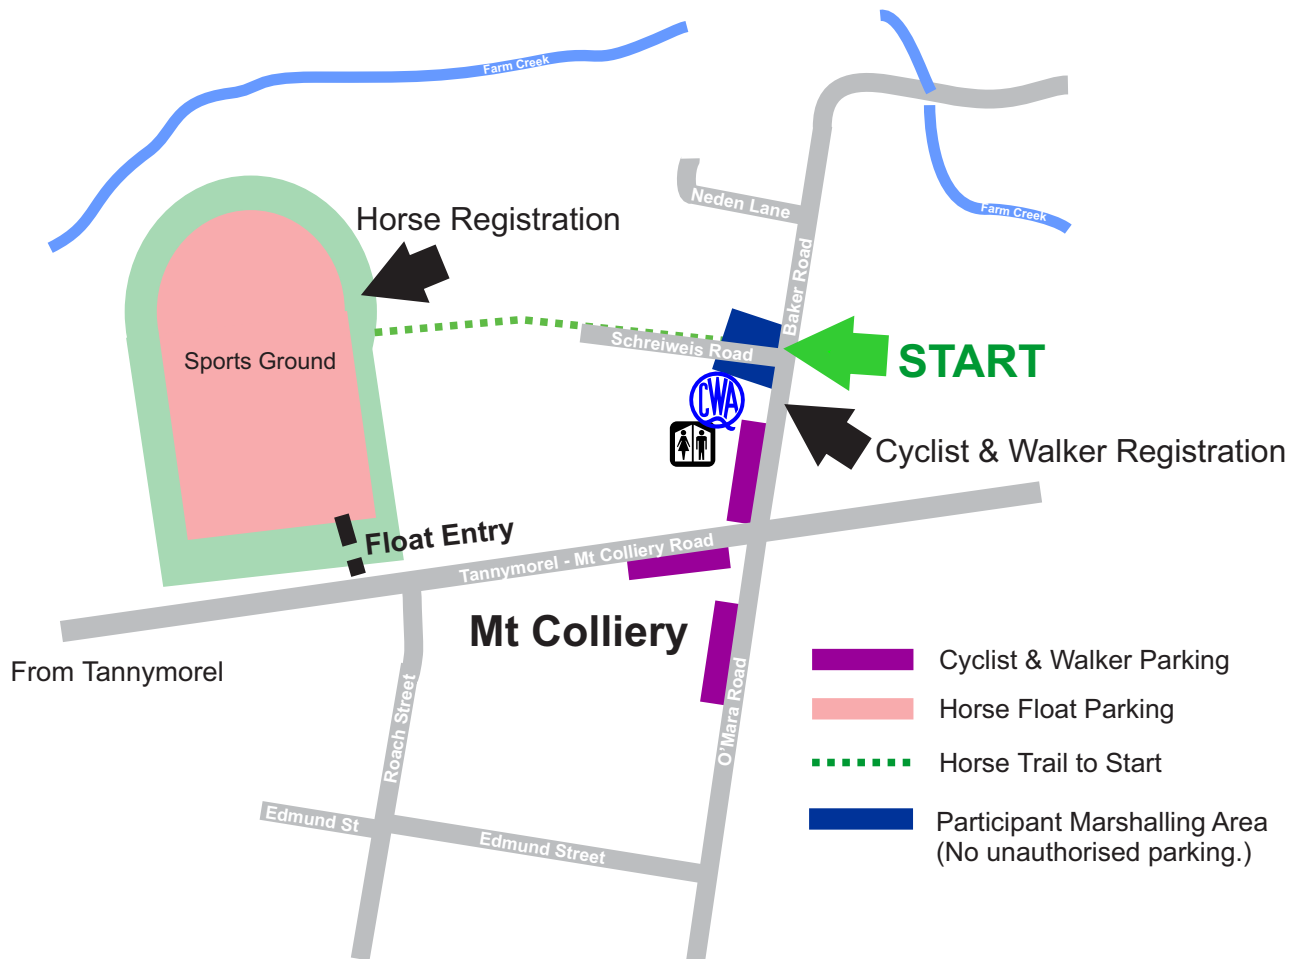

Waddle, Saddle & Pedal - Mt Colliery

Parking Areas

Venue

Tannymorel – Mt Colliery Road, Mt Colliery.

From Killarney travel toward the Tannymorel on the Settlers Route. In Tannymorel turn right into Oak St and then again into the Tannymorel-Mt Colliery Road. Continue along this road to the village of Mt Colliery. Signs and stewards will indicate start place. Parking will be indicated by stewards.

For Walker and Cyclist Registration: Registration is on the verandah of the QCWA building on Baker's Road.

For Horse Registration: Registration is in the Horse Float Parking Area.

The ride commences at the corner of Schreiweis Road and Bakers Road. Near the QCWA Building.

Parking will be indicated by signage and stewards.